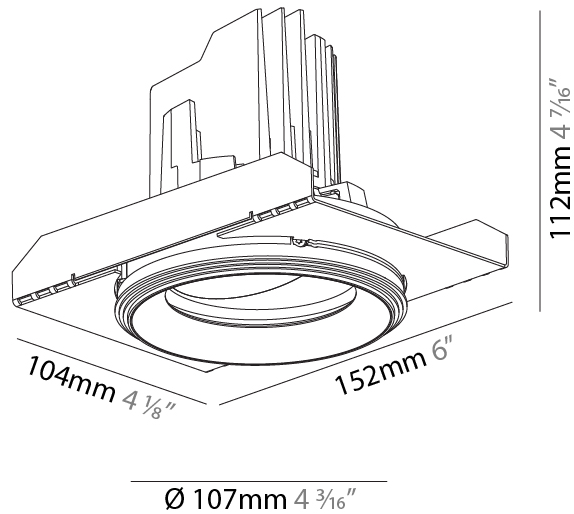

PHYSICAL

Shape: Round
Diameter (mm): 107
Diameter (in): 4 3/16
Height (mm): 112
Height (in): 4 7/16
Ceiling Thickness (mm): 10 / 12.5 / 15 / 25
Ceiling Thickness (in): 3/8 or 1/2 or 9/16 or 1
Min. Recessing Depth (mm): 130
Min. Recessing Depth (in): 5 1/8
Light Distribution: Adjustable / Downlight
Weight (kg): 0.583
Weight (lbs): 1.28
Fixture Finish: SSR / BKV / CWI / CRY / HAB / UFT / ITA / RUA / FTG / MYG / LOD / PUS / FRO / FUP / KIA / POP / BLS / SPG / MEY / GOH / GUM / CHC / COM / ABZ / JAG / OBR / MOS / ROR
Fixture Material: Aluminum Die Cast
Cut-out Measurements: Ø111mm/4 3/8"
Upon Request: Unique Ceiling Thickness

ELECTRICAL

Lamp Type: LED (Zhaga Standard)
Input Wattage (W): 16.5
Total Output Wattage (W): 14.7
Dimming: Dali Dimming
Driver Location: Recessed Housing
Driver Type: Constant Current - 120Vac
Driver Class: Class 2
Housing: See Components
Input Voltage (V): 120
Constant Current (MA): 350

LED

Number of LEDs: 1
Max. Delivered Lumen (lm): 770
Nominal Lumen (lm): 1140
CRI: >90 CRI
Lamp Life (hrs): 50000
Upon Request: RGB-W Tunable White Special Color Temperature Special LED

OPTICAL

Reflector: 20 / 40 / 60
Adjustability: Rotational 355°; Tilt 30°
Upon Request: Special Beam Angles

RATINGS AND CERTIFICATIONS

Certified By: Certified for North American Standards
IP rating: IP20

Ø 107mm 4 3/16"