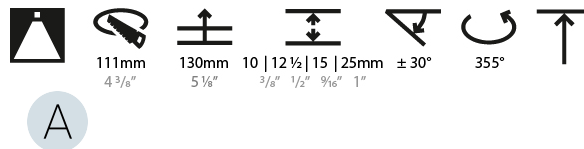

BIONIQ ROUND ADJUSTABLE TRIMLESS

A35527-

base number Finishes Ceiling Reflector
(Diamond) Thickness Options

1. To build a product code in our configurator select the specify button on the base model # product page
2. To build a manual product code on this datasheet choose from the options listed below in blue font and add the suffix to the base model #

GENERAL

Series: Bioniq
Subseries: Bioniq Round Adjustable
Brand: Prolicht
Division: Architectural
Mounting Type: Trimless
Mounting Location: Ceiling
Subcategory: Downlight

PHYSICAL

Shape: Round
Diameter (mm): 107
Diameter (in): 4 3/16
Height (mm): 112
Height (in): 4 7/16
Ceiling Thickness (mm): 10 / 12.5 / 15 / 25
Ceiling Thickness (in): 3/8 or 1/2 or 9/16 or 1
Min. Recessing Depth (mm): 130
Min. Recessing Depth (in): 5 1/8
Light Distribution: Adjustable / Downlight
Weight (kg): 0.583
Weight (lbs): 1.28
Fixture Finish: SSR / BKV / CWI / CRY / HAB / UFT / ITA / RUA / FTG / MYG / LOD / PUS / FRO / FUP / KIA / POP / BLS / SPG / MEY / GOH / GUM / CHC / COM / ABZ / JAG / OBR / MOS / ROR
Fixture Material: Aluminum Die Cast
Cut-out Measurements: Ø111mm/4 3/8"
Upon Request: Unique Ceiling Thickness

ELECTRICAL

Lamp Type: LED (Zhaga Standard)
Input Wattage (W): 16.5
Total Output Wattage (W): 14.7
Dimming: Dali Dimming
Driver Location: Recessed Housing
Driver Type: Constant Current - 120Vac
Driver Class: Class 2
Housing: See Components
Input Voltage (V): 120
Constant Current (MA): 350

LED

Number of LEDs: 1
Max. Delivered Lumen (lm): 770
Nominal Lumen (lm): 1140
CRI: >90 CRI
Lamp Life (hrs): 50000
Upon Request: RGB-W Tunable White Special Color Temperature Special LED

OPTICAL

Reflector: 20 / 40 / 60
Adjustability: Rotational 355°; Tilt 30°
Upon Request: Special Beam Angles

RATINGS AND CERTIFICATIONS